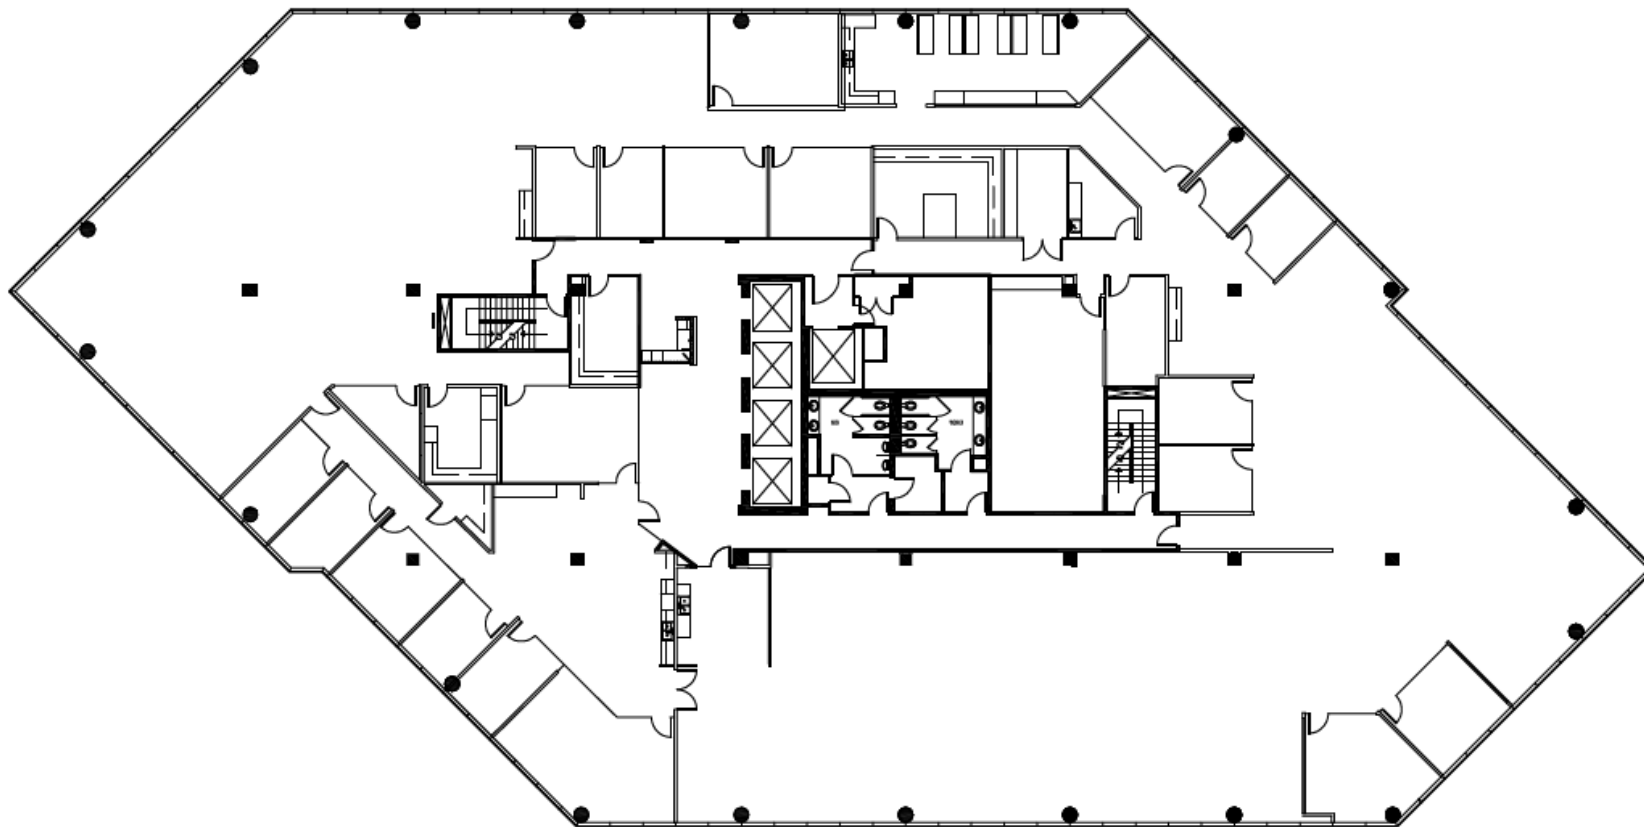

ONE LAKESIDE COMMONS

SUITE 600

22,999 RSF

AS-BUILT PLAN

INTERCONTINENTAL  
REAL ESTATE CORPORATION

**NEWMARK**

One Lakeside Commons, 990 Hammond Drive, Atlanta, GA 30328

Tom Miller, Executive Managing Director | [tom.miller@nrmk.com](mailto:tom.miller@nrmk.com) | 770.552.2411