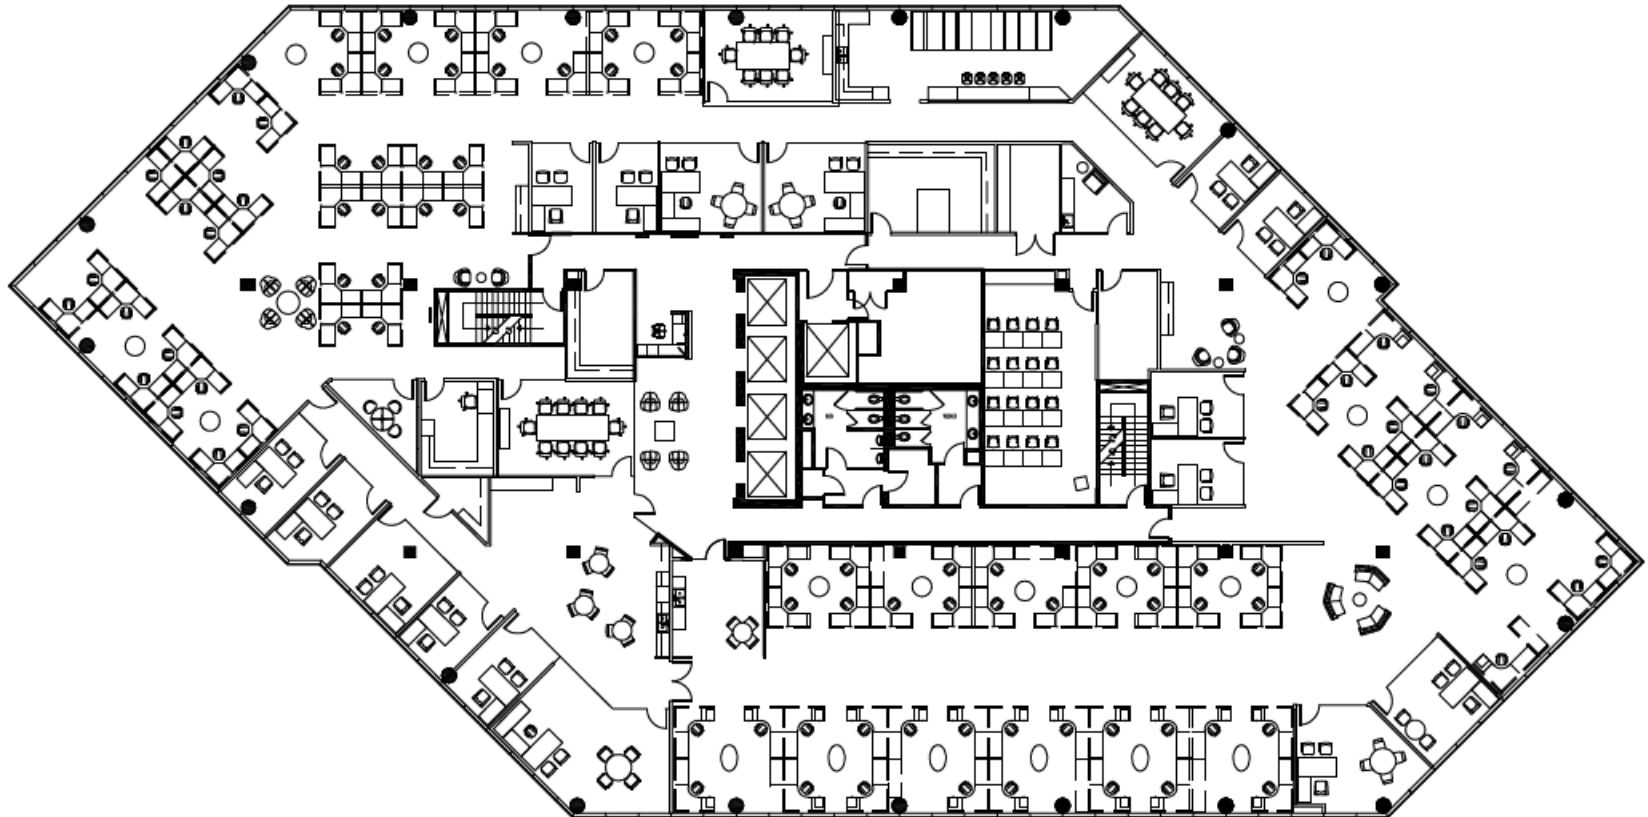

ONE LAKESIDE COMMONS

SUITE 600

22,999 RSF

AS-BUILT PLAN

INTERCONTINENTAL
REAL ESTATE CORPORATION

NEWMARK

One Lakeside Commons, 990 Hammond Drive, Atlanta, GA 30328

Tom Miller, Executive Managing Director | tom.miller@nmrk.com | 770.552.2411